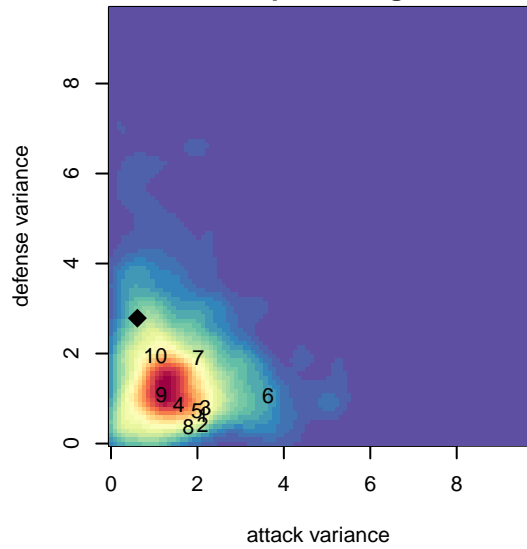

# Cascade Rush Revolution G01

Cascade Rush FC  
 , OR  
 G01 total strength=599  
 attack=0.47 defense=0.53  
 spr league = Spr OPL Tillamook Div U13

alt names used:  
 Cascade Rush Revolution

Venues played:  
 2014 Beaverton Cup GU13 Silver  
 2014 Bend Premier Cup U13G SILVER U13  
 2014 Mt Hood Challenge U13  
 2014 Directors Cup OPL Silver U13  
 2014 Spr OPL Tillamook Division U13

**Cascade Rush Revolution G01**  
 Dots are actual minus expected GF (blue circles) and GA (red triangles).  
 Blue line is smoothed change in attack strength. Red is smoothed change in defense strength.

**attack and defense variance (black dot)  
relative to other teams  
and top 10 in region**

**attack and defense rating  
relative to others at age  
and all opponents in last 13 months**

**attack and defense rating  
relative to others at age  
and all opponents in last 13 months**