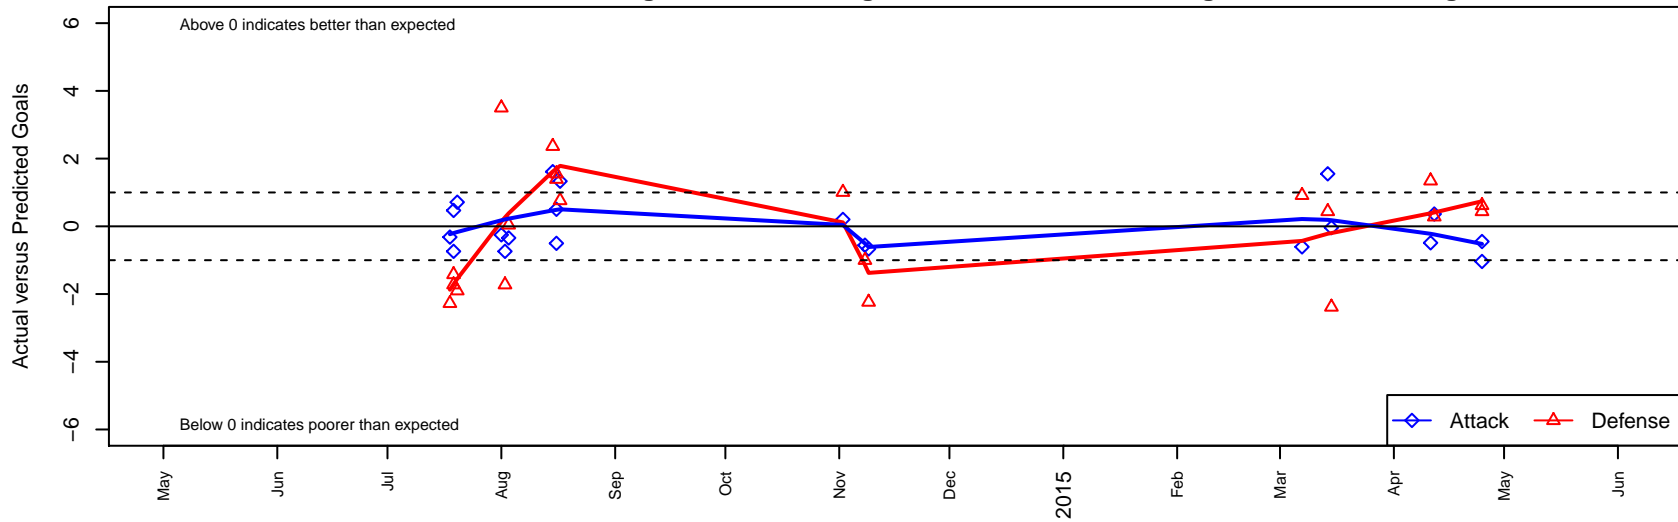

# Cascade Rush Revolution G01

Cascade Rush FC  
 , OR  
 G01 total strength=599  
 attack=0.47 defense=0.53  
 spr league = Spr OPL Tillamook Div U13

alt names used:  
 Cascade Rush Revolution

Venues played:  
 2014 Beaverton Cup GU13 Silver  
 2014 Bend Premier Cup U13G SILVER U13  
 2014 Mt Hood Challenge U13  
 2014 Directors Cup OPL Silver U13  
 2014 Spr OPL Tillamook Division U13

**Cascade Rush Revolution G01**  
 Dots are actual minus expected GF (blue circles) and GA (red triangles).  
 Blue line is smoothed change in attack strength. Red is smoothed change in defense strength.

**attack and defense variance (black dot)  
relative to other teams  
and top 10 in region**

**attack and defense rating  
relative to others at age  
and all opponents in last 13 months**

**attack and defense rating  
relative to others at age  
and all opponents in last 13 months**

**Performance relative to 13 month average**

**Performance relative to 13 month average**

Distribution of opponents  
 Red = Lose zone, Blue = Win zone, Green = Even  
 Black line separates win/lose zones